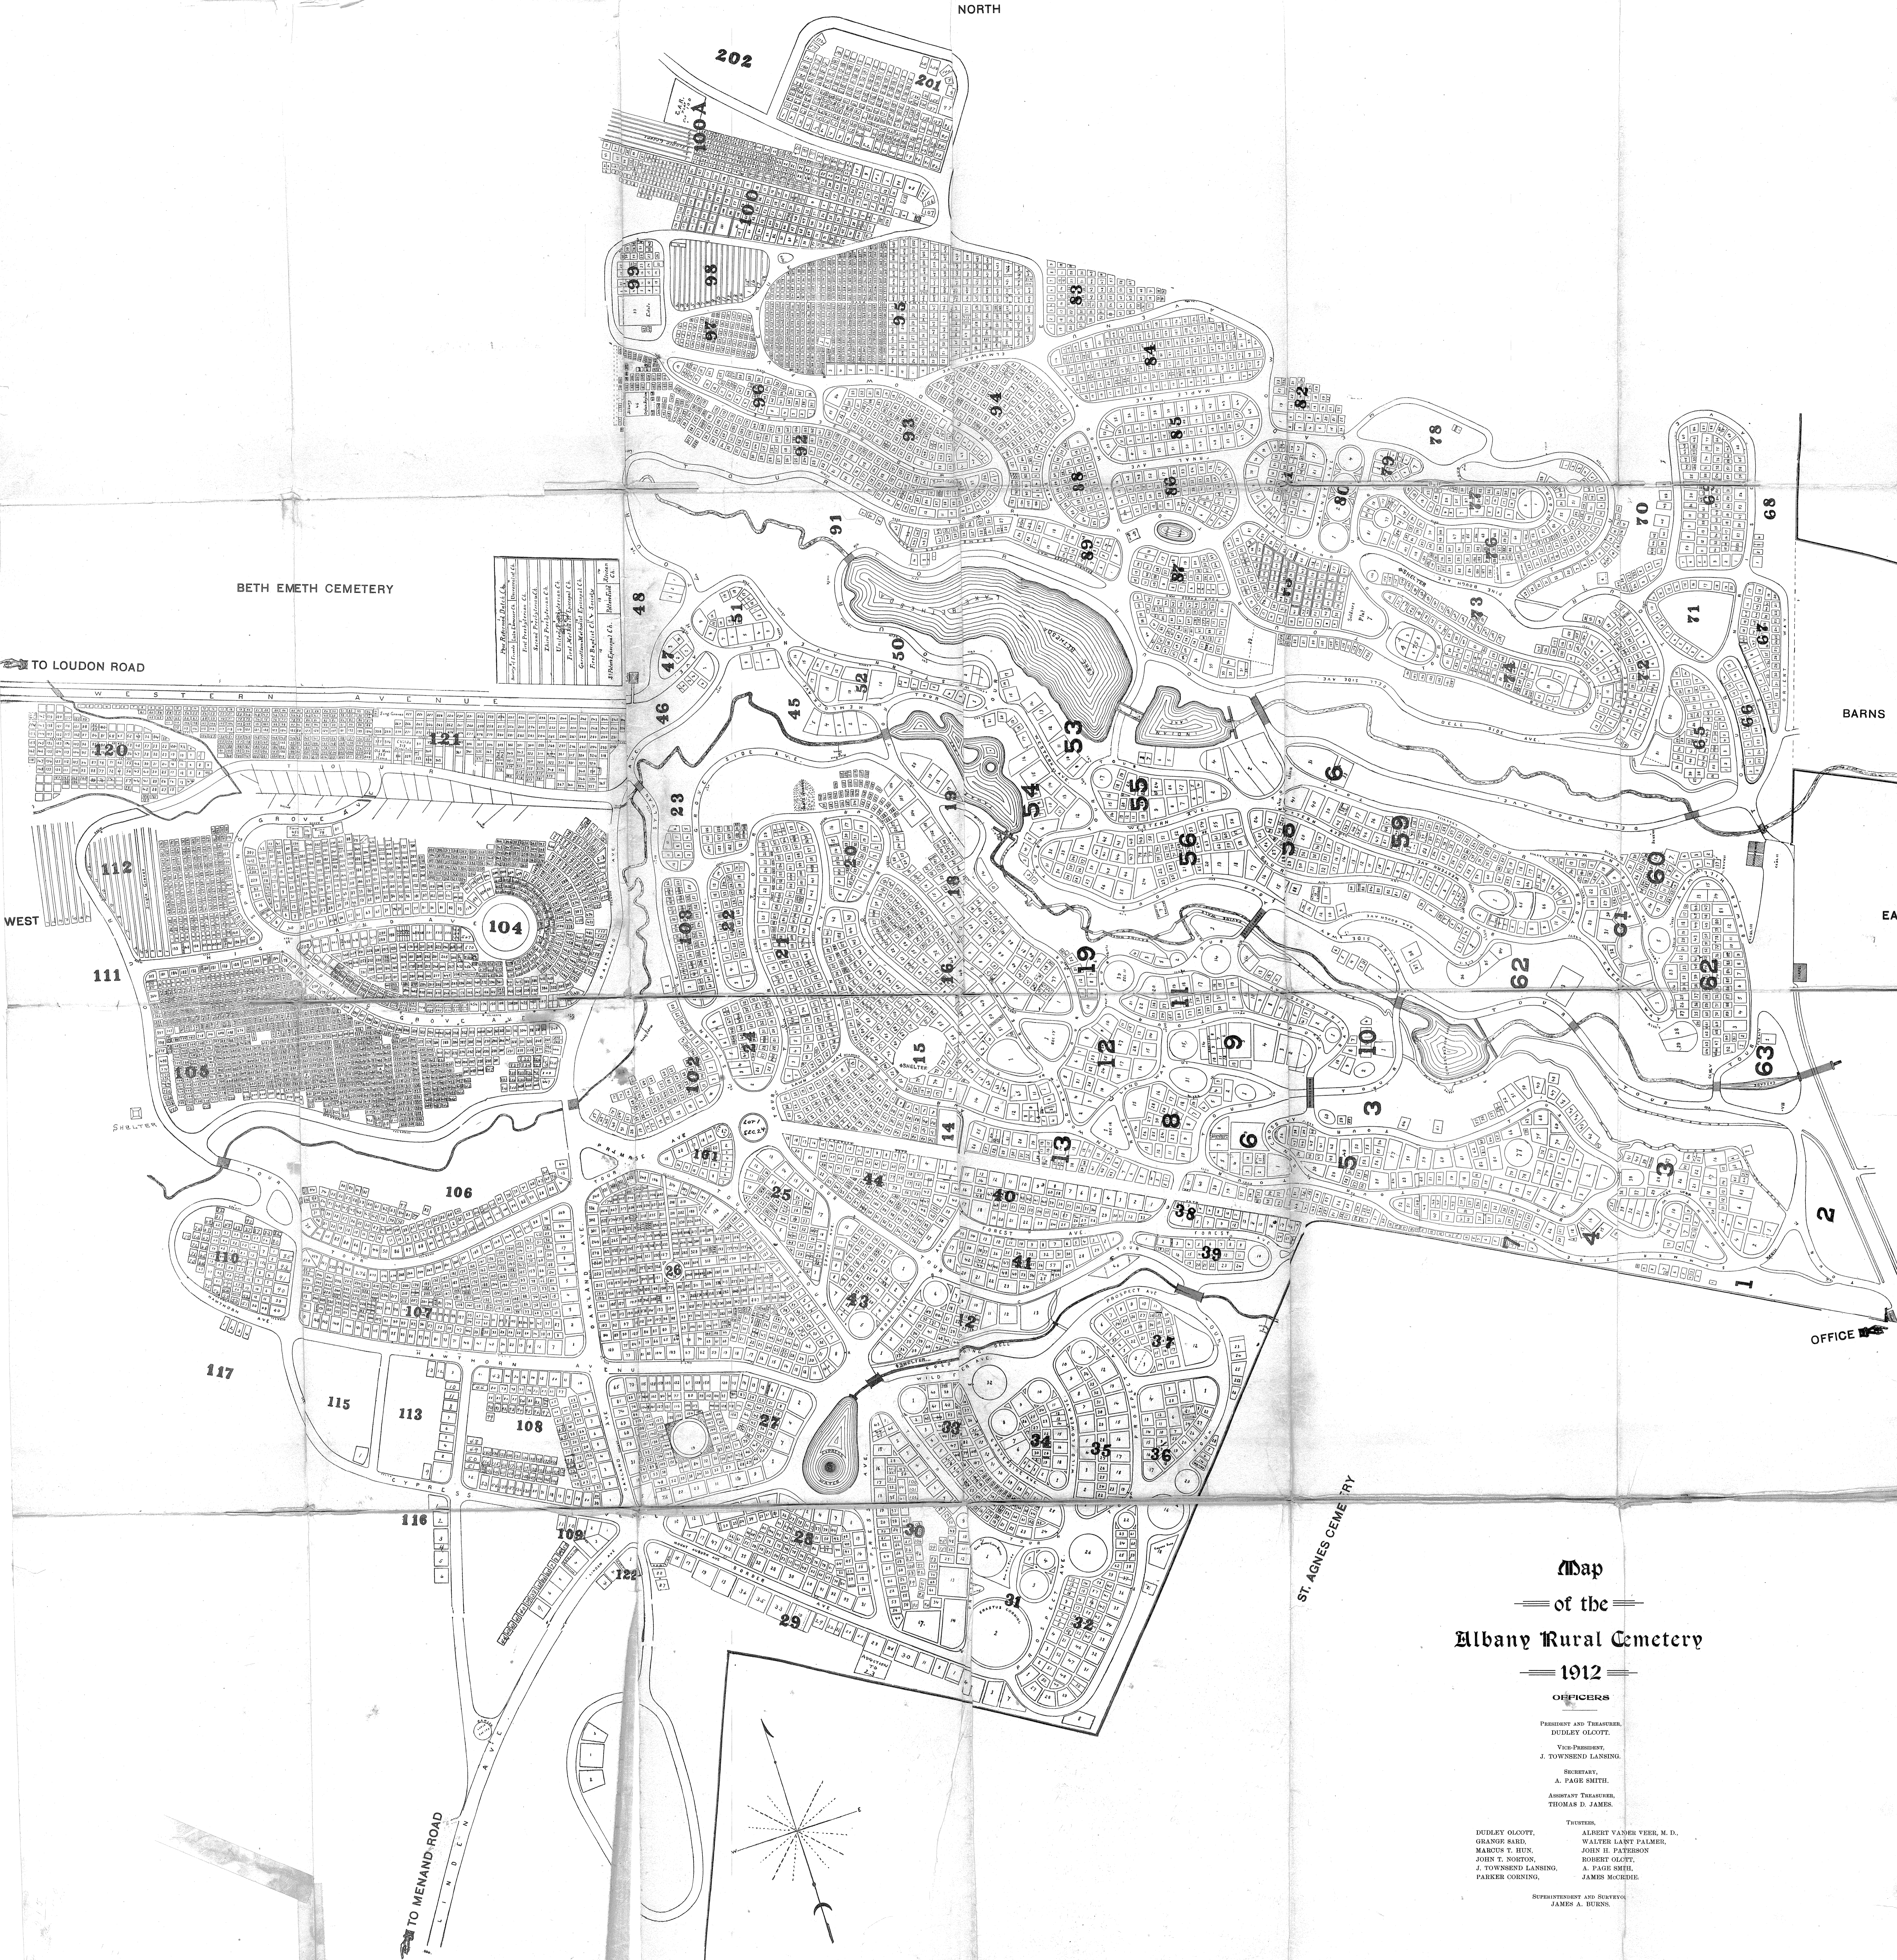

NORTH

BETH EMETH CEMETERY

TO LOUDON ROAD

WEST

BARNS

EAST

OFFICE

ST. AGNES CEMETERY

TO MENAND ROAD

SOUTH

Map
of the
Albany Rural Cemetery
1912

OFFICERS

- PRESIDENT AND TREASURER,
DUDLEY OLCOTT.
- VICE-PRESIDENT,
J. TOWNSEND LANSING.
- SECRETARY,
A. PAGE SMITH.
- ASSISTANT TREASURER,
THOMAS D. JAMES.
- TWENTIES,
DUDLEY OLCOTT, ALBERT VANER VEER, M. D.,
GRANGE SARD, WALTER LANT PALMER,
MARCUS T. HUN, JOHN H. PATTERSON,
JOHN T. KIRKON, ROBERT OLCOTT,
J. TOWNSEND LANSING, A. PAGE SMITH,
PARKER CORNING, JAMES MCGEDIE.
- SUPERINTENDENT AND SURVEYOR,
JAMES A. BURNS.