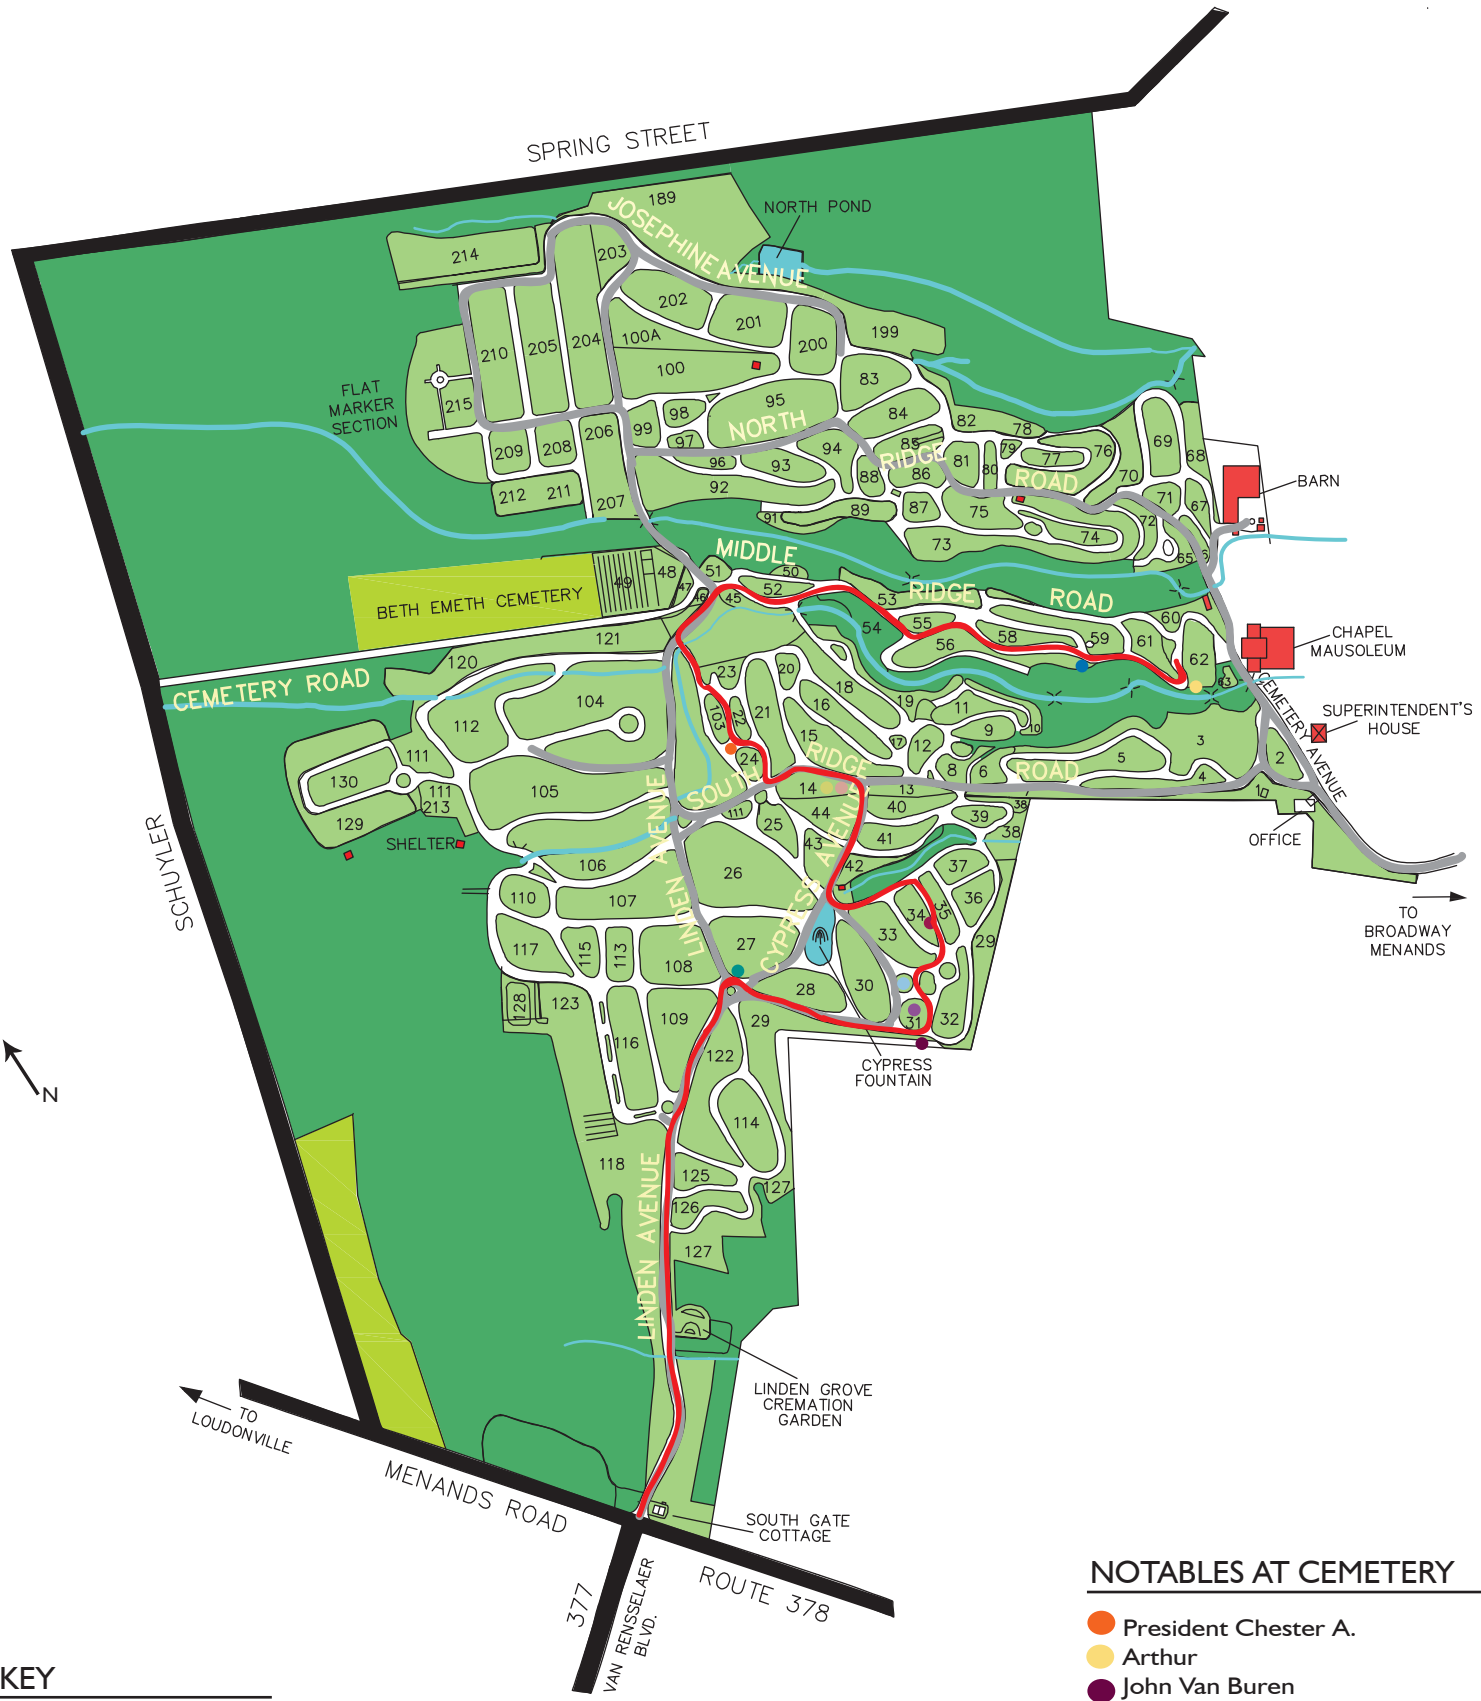

NOTABLE BURIALS AT ALBANY RURAL CEMETERY

MAP KEY

- Secondary Roads
- Main Roads
- Numbered Sections for Burial Locations
- Woodland
- Waterbodies
- Notable's Trail

NOTABLES AT CEMETERY

- President Chester A. Arthur
- Arthur
- John Van Buren
- Philip Schuyler
- Stephen Van Rensselaer
- William Paterson
- Daniel Manning
- Erastus Dow Palmer
- "Angel at the Sepulchre"
- William Learned Marcy
- Corning Plot